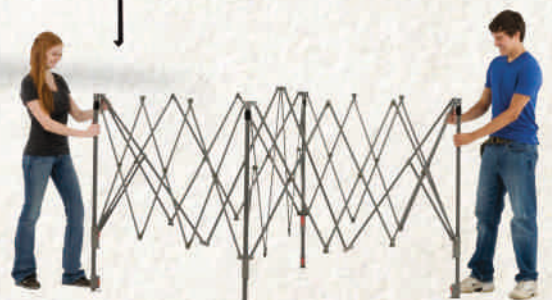

3' x 3' x 7' / 4' x 4' x 7'

2' x 2'

GAZEBOS / SCISSOR KWICK TENTS

2m x 2m

3m x 3m

6m x 3m

POP UP STANDS / BACKDROP STANDS

POP UP CURVE

344 x 230 cms (3 x 3)

POP UP STRAIGHT

359 x 230 cms (3 x 3)

HARD CASE SOFT STROLLEY

LARGE LUXURY ROLL UPS

7' x 6.9'

BACKDROP STANDS (ADJUSTABLE)

8' x 8'