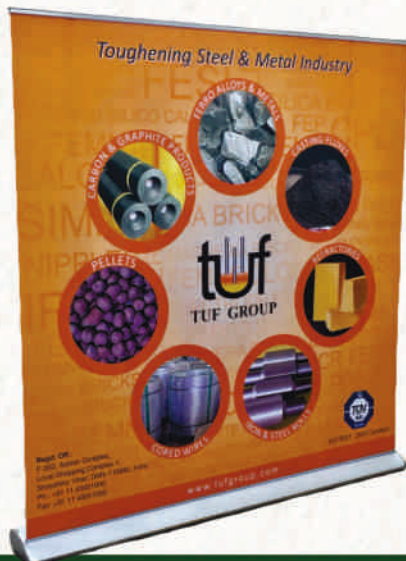

344 x 230 cms (3 x 3)

POP UP STRAIGHT

359 x 230 cms (3 x 3)

HARD CASE SOFT STROLLEY

LARGE LUXURY ROLL UPS

7' x 6.9'

BACKDROP STANDS (ADJUSTABLE)

8' x 8'