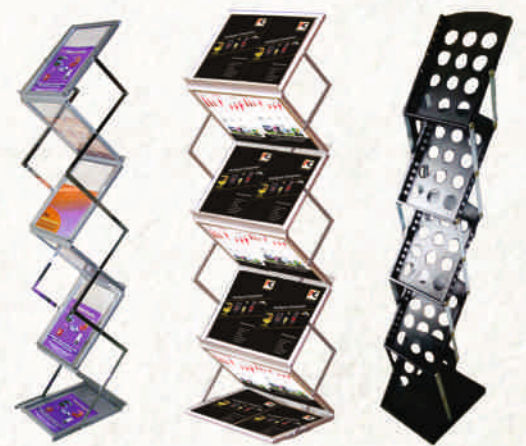

ROLL UP - PREMIUM
(CHROME SIDES)

6' x 2.5' / 6' x 3'

LUXURY ROLL UP
(ALUMINIUM)

6.5' x 2.75'

'L' BANNER

6' x 2.5' / 6' x 3'

'D' BANNER

6' x 2.5' / 6' x 3'

'X' BANNER

5' x 2'

'BRIDGE' BANNER

5' x 2'

CATALOGUE STANDS

A - 4

A - 3

A - 4

PROMO TABLES

32'' x 20'' x 6.5'

PROMO UMBRELLAS

32'' x 20''

ROUND PROMO

90 x 180 cms

UMBRELLAS

6' DIA / 7' DIA